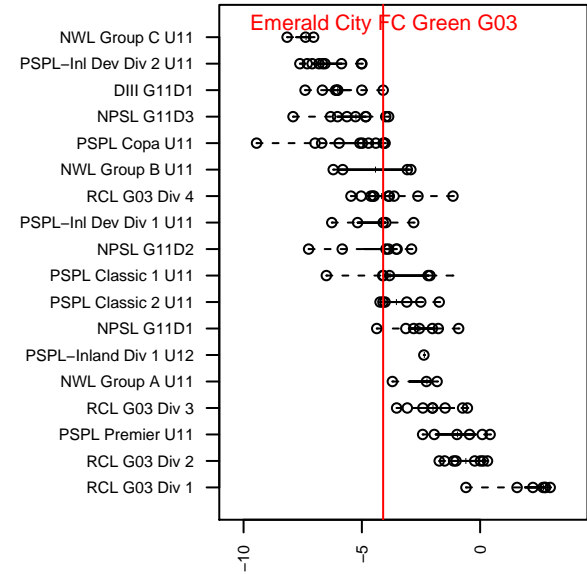

**attack and defense rating
relative to others at age
and all opponents in last 13 months**