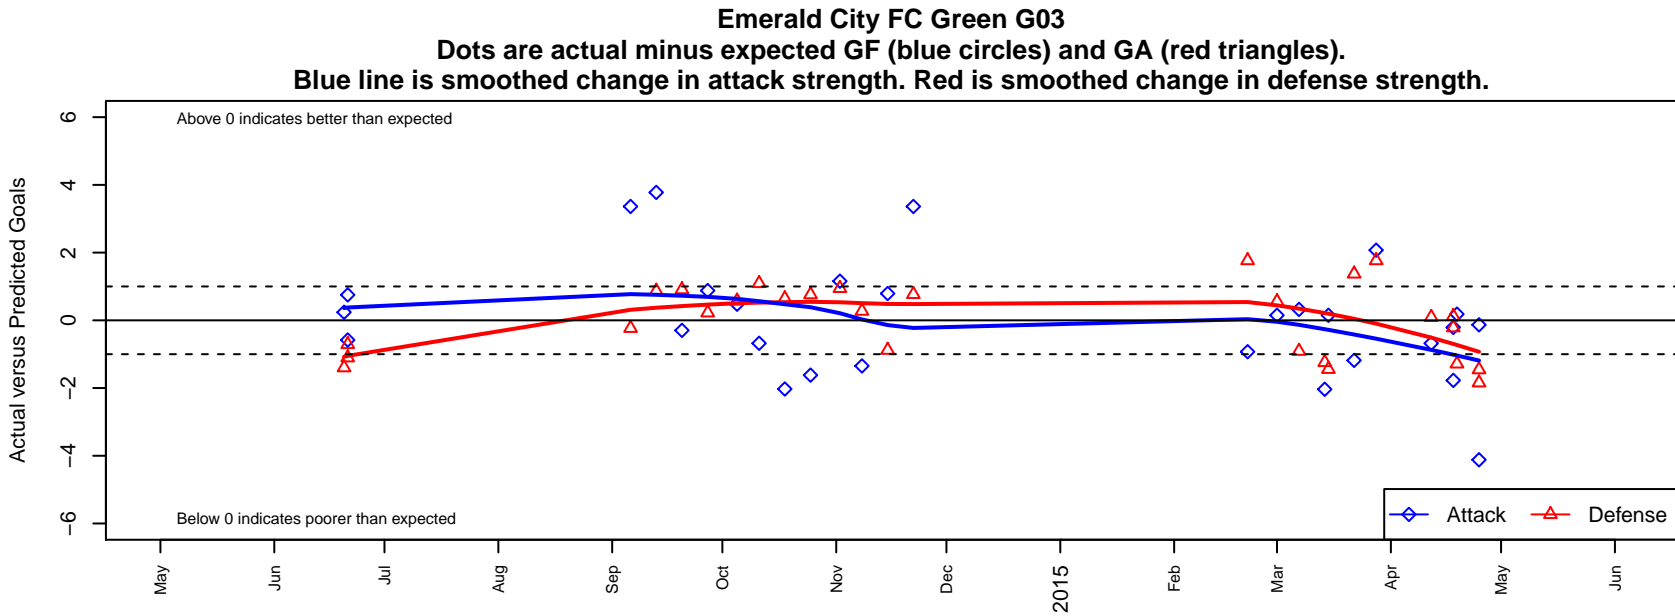

Emerald City FC Green G03

Emerald City FC
 Seattle, WA
 G03 total strength=302
 attack=0.22 defense=0.14
 fall league = PSPL Copa U11
 spr league = Spr PSPL Classic 1 U11

alt names used:
 Emerald City FC F03 Green
 Emerald City FC F03 Green
 Emerald City FC F03
 EMERALD CITY FC ECFC F03 GREEN (WA)

Venues played:
 2014 Skagit Firecracker Gold U11
 2014 PSPL Copa U11
 2014 Spr PSPL Classic 1 U11
 2014 WA Cup GU11 Silver/Bronze U11

**attack and defense variance (black dot)
relative to other teams
and top 10 in region**